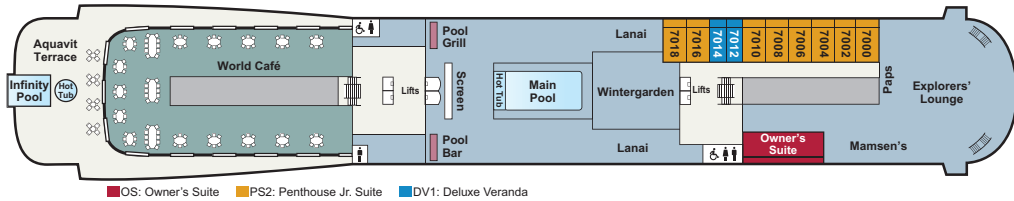

DECK PLANS

For interactive deck plans, photos and more on these ships, see our website, vikingoceancruises.com.

DECK 9

DECK 8

DECK 7

DECK 6

VIKING STAR, VIKING SEA, VIKING SKY, VIKING SUN & VIKING ORION

DECK 5

DECK 4

DECK 3

DECK 2

DECK 1

STATISTICS

Type: Small Ship (Cruising)
GRT: 48,000
Length: 745 ft.
Beam: 94.5 ft.

Speed: 20 knots
Guests: 930
Registry: Norway 

Maiden Voyages:
Viking Star 2015
Viking Sea 2016
Viking Sky 2017
Viking Sun 2017
Viking Orion 2018