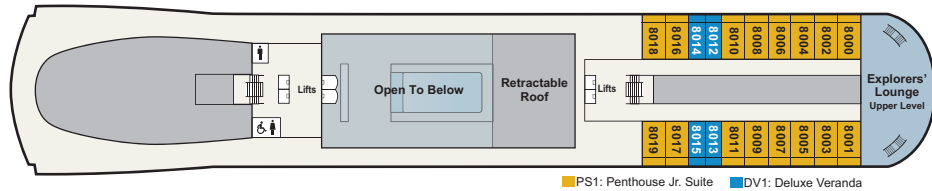

DECK PLANS

For interactive deck plans, photos and more on these ships, see our website, vikingoceancruises.com.

DECK 9

DECK 8

DECK 7

DECK 6

VIKING STAR, VIKING SEA, VIKING SKY, VIKING SUN & VIKING ORION

DECK 5

DECK 4

DECK 3

DECK 2

DECK 1

STATISTICS

Type: Small Ship (Cruising)
GRT: 48,000
Length: 745 ft.
Beam: 94.5 ft.

Speed: 20 knots
Guests: 930
Registry: Norway 

Maiden Voyages:
Viking Star 2015
Viking Sea 2016
Viking Sky 2017
Viking Sun 2017
Viking Orion 2018