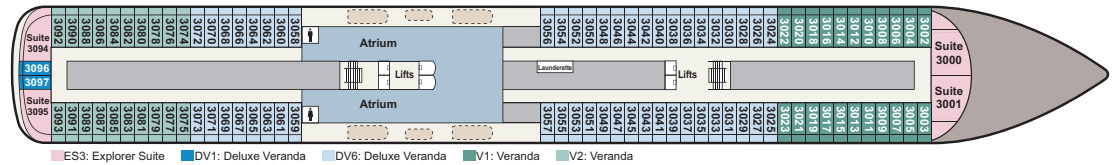

DECK PLANS

For interactive deck plans, photos and more on these ships, see our website, vikingoceancruises.com.

DECK 9

DECK 8

DECK 7

DECK 6

VIKING STAR, VIKING SEA, VIKING SKY, VIKING SUN & VIKING ORION

DECK 5

DECK 4

DECK 3

DECK 2

DECK 1

STATISTICS

Type: Small Ship (Cruising)
GRT: 48,000
Length: 745 ft.
Beam: 94.5 ft.

Speed: 20 knots
Guests: 930
Registry: Norway 

Maiden Voyages:
Viking Star 2015
Viking Sea 2016
Viking Sky 2017
Viking Sun 2017
Viking Orion 2018