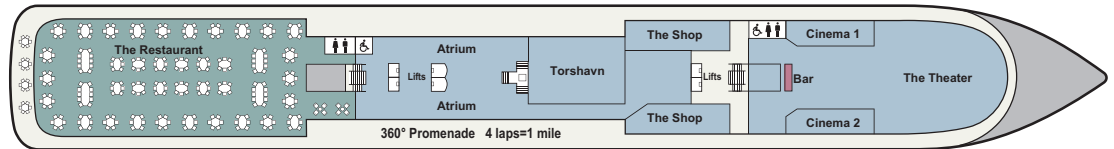

DECK PLANS

For interactive deck plans, photos and more on these ships, see our website, vikingoceancruises.com.

DECK 9

DECK 8

DECK 7

DECK 6

VIKING STAR, VIKING SEA, VIKING SKY, VIKING SUN & VIKING ORION

DECK 5

DECK 4

DECK 3

DECK 2

DECK 1

STATISTICS

Type: Small Ship (Cruising)
GRT: 48,000
Length: 745 ft.
Beam: 94.5 ft.

Speed: 20 knots
Guests: 930
Registry: Norway 

Maiden Voyages:
Viking Star 2015
Viking Sea 2016
Viking Sky 2017
Viking Sun 2017
Viking Orion 2018