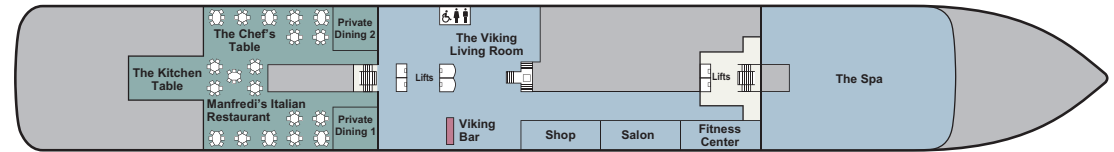

DECK 4

DECK 3

DECK 2

DECK 1

STATISTICS

Type: Small Ship (Cruising)
GRT: 48,000
Length: 745 ft.
Beam: 94.5 ft.

Speed: 20 knots
Guests: 930
Registry: Norway 

Maiden Voyages:
Viking Star 2015
Viking Sea 2016
Viking Sky 2017
Viking Sun 2017
Viking Orion 2018