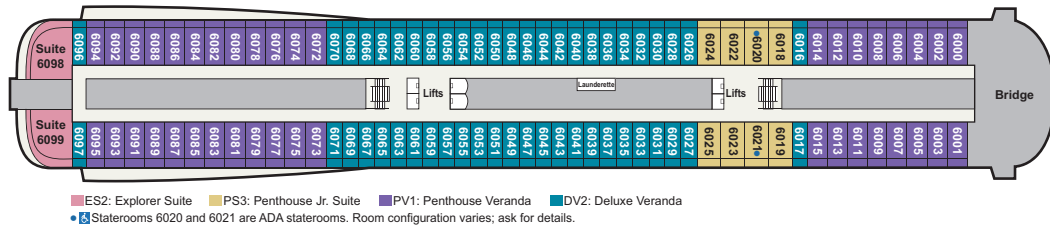

DECK PLANS

For interactive deck plans, photos and more on these ships, see our website, vikingoceancruises.com.

DECK 9

DECK 8

DECK 7

DECK 6

VIKING STAR, VIKING SEA, VIKING SKY, VIKING SUN & VIKING ORION

DECK 5

DECK 4

DECK 3

DECK 2

DECK 1

STATISTICS

Type: Small Ship (Cruising)
GRT: 48,000
Length: 745 ft.
Beam: 94.5 ft.

Speed: 20 knots
Guests: 930
Registry: Norway 

Maiden Voyages:
Viking Star 2015
Viking Sea 2016
Viking Sky 2017
Viking Sun 2017
Viking Orion 2018