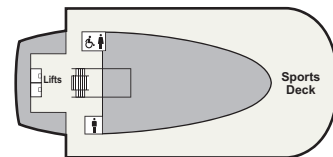

DECK PLANS

For interactive deck plans, photos and more on these ships, see our website, vikingoceancruises.com.

DECK 9

DECK 8

DECK 7

DECK 6

VIKING STAR, VIKING SEA, VIKING SKY, VIKING SUN & VIKING ORION

DECK 5

DECK 4

DECK 3

DECK 2

DECK 1

STATISTICS

Type: Small Ship (Cruising)
GRT: 48,000
Length: 745 ft.
Beam: 94.5 ft.

Speed: 20 knots
Guests: 930
Registry: Norway 

Maiden Voyages:
Viking Star 2015
Viking Sea 2016
Viking Sky 2017
Viking Sun 2017
Viking Orion 2018