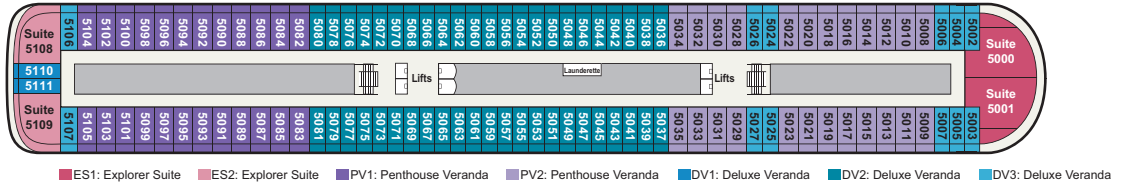

DECK PLANS

For interactive deck plans, photos and more on these ships, see our website, vikingoceancruises.com.

DECK 9

DECK 8

DECK 7

DECK 6

VIKING STAR, VIKING SEA, VIKING SKY, VIKING SUN & VIKING ORION

DECK 5

DECK 4

DECK 3

DECK 2

DECK 1

STATISTICS

Type: Small Ship (Cruising)
GRT: 48,000
Length: 745 ft.
Beam: 94.5 ft.

Speed: 20 knots
Guests: 930
Registry: Norway 

Maiden Voyages:
Viking Star 2015
Viking Sea 2016
Viking Sky 2017
Viking Sun 2017
Viking Orion 2018