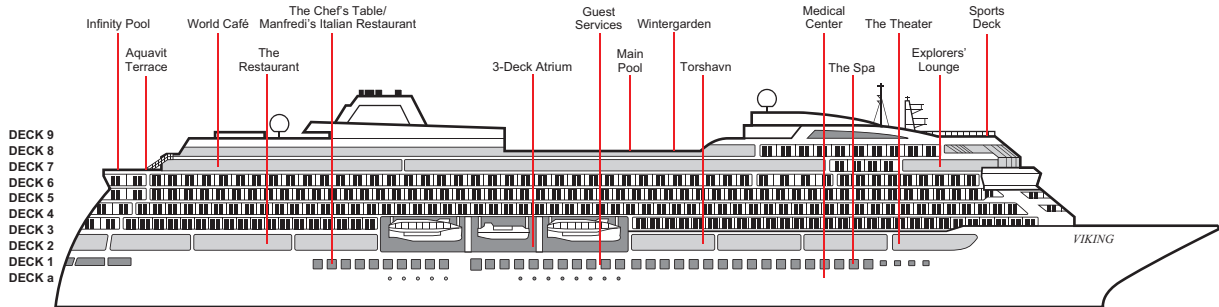

DECK PLANS

For interactive deck plans, photos and more on these ships, see our website, vikingoceancruises.com.

DECK 9

DECK 8

DECK 7

DECK 6

VIKING STAR, VIKING SEA, VIKING SKY, VIKING SUN & VIKING ORION

DECK 5

DECK 4

DECK 3

DECK 2

DECK 1

STATISTICS

Type: Small Ship (Cruising)
GRT: 48,000
Length: 745 ft.
Beam: 94.5 ft.

Speed: 20 knots
Guests: 930
Registry: Norway 

Maiden Voyages:
Viking Star 2015
Viking Sea 2016
Viking Sky 2017
Viking Sun 2017
Viking Orion 2018