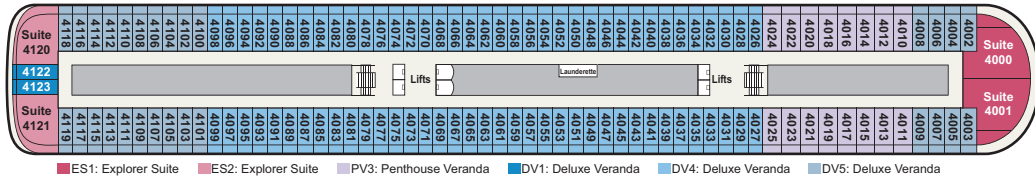

DECK PLANS

For interactive deck plans, photos and more on these ships, see our website, vikingoceancruises.com.

DECK 9

DECK 8

DECK 7

DECK 6

VIKING STAR, VIKING SEA, VIKING SKY, VIKING SUN & VIKING ORION

DECK 5

DECK 4

DECK 3

DECK 2

DECK 1

STATISTICS

Type: Small Ship (Cruising)
GRT: 48,000
Length: 745 ft.
Beam: 94.5 ft.

Speed: 20 knots
Guests: 930
Registry: Norway 

Maiden Voyages:
Viking Star 2015
Viking Sea 2016
Viking Sky 2017
Viking Sun 2017
Viking Orion 2018